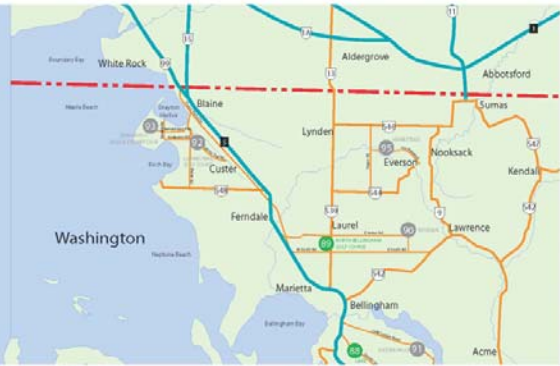

BCgolfguide.com

Perfect lies

Perfect lies	
1700 Market Crossing Mall	Langley (604) 833-1116
1700 1700 Langley St	Langley (604) 833-1116
1700 1700 Market Dr	Langley (604) 833-1116
1700 1700 Burnaby Hwy	Burnaby (604) 439-5111
1700 1700 Kingsway Highway (Old Crossing Mall)	South Surrey (604) 771-1111
1700 1700 West Hastings St (Hastings Crossing Mall)	Vancouver (604) 681-1111
1700 1700 West Main Ave (Main Crossing Mall)	Vancouver (604) 743-1111

VGT

VANCOUVER GOLF TOUR

Legend Key

- PERFECT LIES
- PUBLIC COURSE
- PRIVATE COURSE
- PUBLIC LINKS
- PRIVATE LINKS
- PUBLIC LINKS
- PRIVATE LINKS