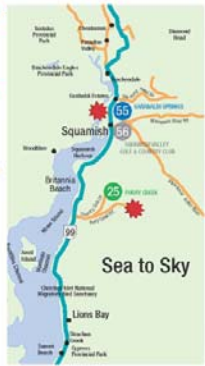

BCgolfguide.com

Perfect lies

Perfect lies	
1700 Market Crossing Mall	Langley (604) 833-1116
1700 1700 Langley St	Langley (604) 833-1116
1700 1700 Market Dr	Langley (604) 833-1116
1700 1700 Burnaby Hwy	Burnaby (604) 439-5111
1700 1700 Kingsway Highway (Old Crossing Mall)	South Surrey (604) 771-1111
1700 1700 West Hastings St (Hastings Crossing Mall)	Vancouver (604) 681-1111
1700 1700 West Main Ave (Main Crossing Mall)	Vancouver (604) 743-1111

VGT

VANCOUVER GOLF TOUR

Legend Key

- PERFECT LIES
- PUBLIC COURSE
- PRIVATE COURSE
- PUBLIC LINKS
- PRIVATE LINKS
- PUBLIC LINKS
- PRIVATE LINKS